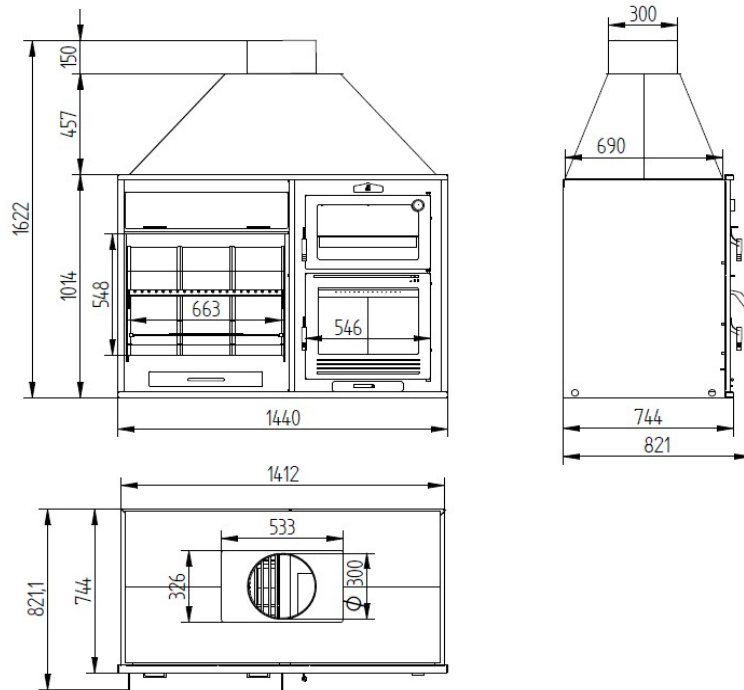

Medida Útil Horno 500 x 350 x 360 mm

ACCESORIOS

- Parrilla Elevación Frontal
- Parrilla Volteable
- Mueble Soporte Con Ruedas

FUSIÓN 160

Ficha Técnica

FUSIÓN 160 + Mueble

CARACTERÍSTICAS TÉCNICAS

Peso Del Mueble	85 kg
Dimensiones Del Mueble	717 x 1490 x 760 mm

FUSIÓN 160

70 cm Barbecue and 50 cm Oven Tray

EQUIPMENT

- Output Male Fumes Ø 300 mm.
- Stainless steel Argentine grill with 4-level grease collector: 665 x 665 mm
- Stainless steel oven tray (W x D x H): 500 x 350 x 60 mm
- Glass-ceramic glass 750 °C.
- Barbecue covered in refractory brick
- Includes 2 cast iron grill.
- Includes ashtray drawer
- Cast iron Door And Grid.
- Base of the Furnace in Refractory Brick.
- Sheath Thermometer.
- Maximum paella pan capacity Ø 65 cm
- Hood and Smoke Outlet
- Spray Bottle Anticaloric Paint 800°C. Black Color. (Not Antioxidant) 375 ml.
- Includes Adjustable Paella Pan Support At 4 Heights

SPECIFICATIONS

Fuel Wood and Coal.

Equipment made of Steel Up to 4 mm.

Anticaloric Paint 800°C. Black color.

Weight 300 kg

Measurements (WxDxH) 1620 x 1440 x 744 mm

Useful measure (WxDxH) 548 x 663 x 690 mm

Useful Oven Size 500 x 350 x 360 mm

ACCESSORIES

- Front Lift Grille
- Flipping Grill
- Furniture Stand With Wheels

FUSIÓN 160

Data Sheet

FUSIÓN 160 + Furniture

SPECIFICATIONS

Furniture Weight	85 kg
Furniture Dimensions	717 x 1490 x 760 mm