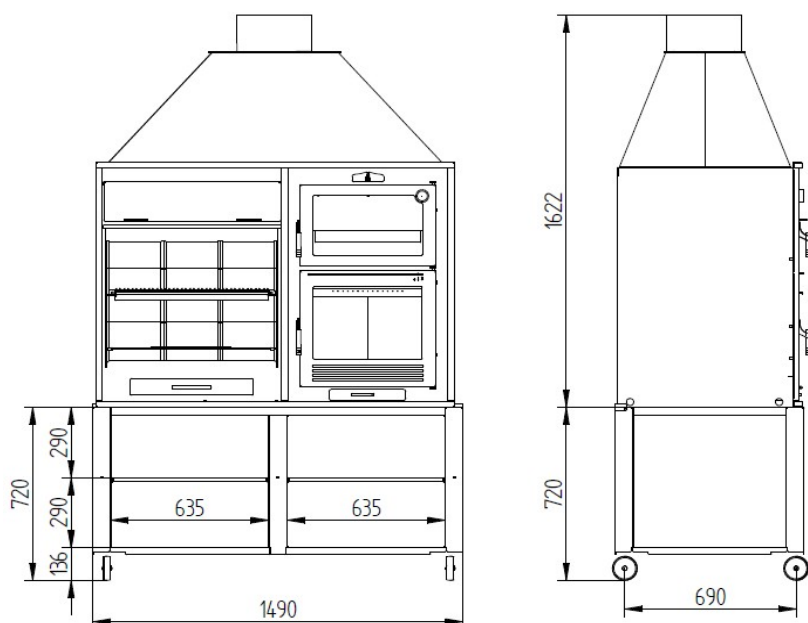

Medida Útil Horno 500 x 350 x 360 mm

ACCESORIOS

- Parrilla Elevación Frontal
- Parrilla Volteable
- Mueble Soporte Con Ruedas

FUSIÓN 160

Ficha Técnica

FUSIÓN 160 + Mueble

CARACTERÍSTICAS TÉCNICAS

Peso Del Mueble	85 kg
Dimensiones Del Mueble	717 x 1490 x 760 mm

FUSIÓN 160

70 cm Barbecue and 50 cm Oven Tray

EQUIPMENT

- Output Male Fumes Ø 300 mm.
- Stainless steel Argentine grill with 4-level grease collector: 665 x 665 mm
- Stainless steel oven tray (W x D x H): 500 x 350 x 60 mm
- Glass-ceramic glass 750 °C.
- Barbecue covered in refractory brick
- Includes 2 cast iron grill.
- Includes ashtray drawer
- Cast iron Door And Grid.
- Base of the Furnace in Refractory Brick.
- Sheath Thermometer.
- Maximum paella pan capacity Ø 65 cm
- Hood and Smoke Outlet
- Spray Bottle Anticaloric Paint 800°C. Black Color. (Not Antioxidant) 375 ml.
- Includes Adjustable Paella Pan Support At 4 Heights

SPECIFICATIONS

Fuel Wood and Coal.

Equipment made of Steel Up to 4 mm.

Anticaloric Paint 800°C. Black color.

Weight 300 kg

Measurements (WxDxH) 1620 x 1440 x 744 mm

Useful measure (WxDxH) 548 x 663 x 690 mm

Useful Oven Size 500 x 350 x 360 mm

ACCESSORIES

- Front Lift Grille
- Flipping Grill
- Furniture Stand With Wheels

FUSIÓN 160

Data Sheet

FUSIÓN 160 + Furniture

SPECIFICATIONS

Furniture Weight	85 kg
Furniture Dimensions	717 x 1490 x 760 mm