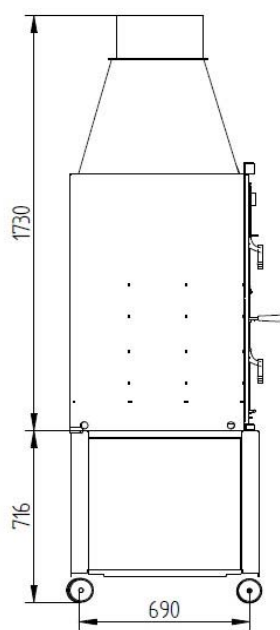

Medida Útil Horno 420 x 600 x 400 mm

ACCESORIOS

- Parrilla Elevación Frontal
- Parrilla Volteable
- Mueble Soporte Con Ruedas

FUSIÓN 200

Ficha Técnica

FUSIÓN 200 + Mueble

CARACTERÍSTICAS TÉCNICAS

Peso Del Mueble	100 kg
Dimensiones Del Mueble	717 x 1844 x 760 mm

FUSIÓN 200

90 cm Barbecue and 60 cm Oven Tray

EQUIPMENT

- Output Male Fumes Ø 350 mm
- Stainless steel Argentine grill with 4-level grease collector: 895 x 665 mm
- Stainless steel oven tray (W x D x H): 895 x 665 mm
- Glass-ceramic glass 750 °C.
- Barbecue covered in refractory brick
- Includes 2 cast iron grill.
- Includes ashtray drawer
- Cast iron Door And Grid.
- Base of the Furnace in Refractory Brick.
- Sheath Thermometer.
- Maximum paella pan capacity Ø 85 cm
- Hood and Smoke Outlet
- Spray Bottle Anticaloric Paint 800°C. Black Color. (Not Antioxidant) 375 ml.
- Includes Adjustable Paella Pan Support At 4 Heights

SPECIFICATIONS

Fuel Wood and Coal.

Equipment made of Steel Up to 4 mm.

Anticaloric Paint 800°C. Black color.

Weight 360 kg

Measurements (WxDxH) 1730 x 1840 x 740 mm

Useful measure (WxDxH) 585 x 886 x 650 mm

Useful Oven Size 420 x 600 x 400 mm

ACCESSORIES

- Front Lift Grille
- Flipping Grill
- Furniture Stand With Wheels

FUSIÓN 200

Data Sheet

FUSIÓN 200 + Furniture

SPECIFICATIONS

Furniture Weight	100 kg
Furniture Dimensions	717 x 1844 x 760 mm