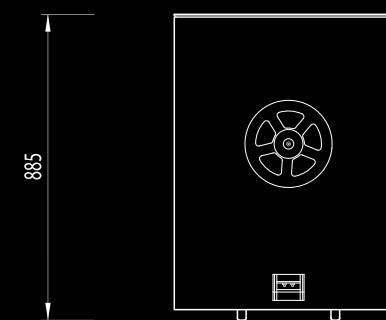

Balletto

Balletto is a unique design barbecue with a character that surprises.

Balletto é uma churrasqueira de design ímpar com um carácter que surpreende.

A permanent dance.

Um bailado permanente.

Materials Lacquered carbon steel **Fuel compartment** Brushed AISI 316 stainless steel **Fuel** Firewood / charcoal
Dimensions 780 ø x 885 h mm **Weight** 140 kg **Cooking Grill** **Protection cover** Included **Barbecue mitt** Included