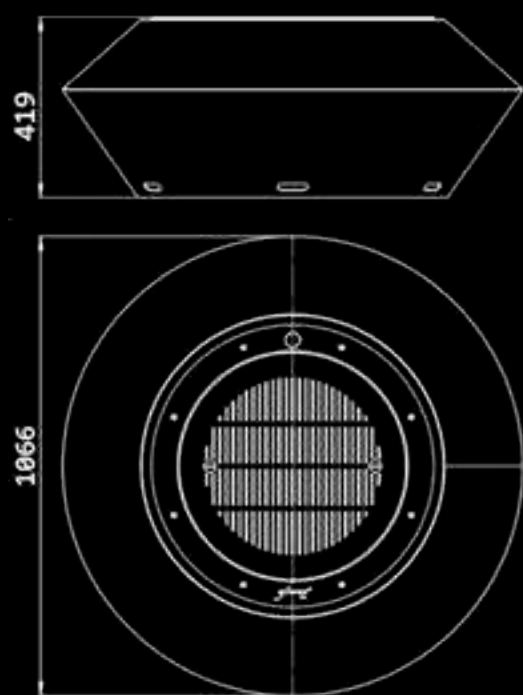

Small and compact.
The Operetta is a fire pit
simultaneously discreet and
robust, elegant and simple.

Made with high quality materials
by our artisans, this is a fire pit that
sets itself apart in a crowd.

Pequeno e compacto.

O Operetta é um fire pit simultaneamente discreto e robusto, elegante e simples. Feito com materiais de alta qualidade, pelos nossos artesãos, é um fire pit que se distingue numa multidão.

Materials Lacquered carbon steel **Combustion zone** Brushed AISI 316 stainless steel **Fuel** Firewood / charcoal / gas / bioethanol **Dimensions** 1066 ø x 419 h mm
Weight 52 kg **OPTION FIREWOOD - CHARCOAL** **Combustion zone** Brushed AISI 316 stainless steel | ash vacuum cleaner included **Protection cover** Included
Cooking Optional **Spark screen and combustion zone protection** Optional **Accessories** Grill | Optional **OPTION - GAS** **Combustion zone decoration**
Decorative stones **Fuel** Propane gas / butane gas / natural gas **Gas rate** Propane / butane 860 - 2300 g/h | natural 1.4 - 3.7 m³/h **Power** 5-20 kW **Ignition mode**
Remote control **Protection cover** Included **Combustion zone protection** Optional **Accessories** Barbecue mitt/ included **OPTION - BIOETHANOL** **Burner I** / 2
liters (liquid bioethanol) **Protection** / high temperature resistant round glass **Power** / 2,7 kW **Burner Fire Round EVOPlus** / 10 liters (liquid bioethanol) **Power** /
2 - 4 kW **Protection cover** / included **Accessories** / barbecue mitt/ included

Materiais Aço carbono lacado **Zona de combustão** Inox AISI 316 escovado **Combustível** Lenha / carvão / gás / bioetanol **Dimensões** 1066 ø x 419 a mm **Peso**
52 kg **OPÇÃO LENHA - CARVÃO** **Zona de combustão** Inox AISI 316 escovado | aspirador de cinzas incluído **Capa de proteção** Incluída **Acessórios** Grill - Opcional
Cooking Opcional **Anti-faúlha e proteção zona de combustão** Opcional **OPÇÃO GÁS** **Decoração da zona de combustão** Pedras decorativas brancas **Com-**
Combustível Gás propano / gás butano / gás natural **Consumo** Propano / butano 860 - 2300 g/h | natural 1.4 - 3.7 m³/h **Potência** 5-20 kW **Modo de ignição** Controlo
remoto **Capa de proteção** Incluída **Proteção zona de combustão** Opcional **Acessórios** Luva para Barbecue **OPÇÃO BIOETANOL** **Queimador I** 2 litros (bioe-
tanol líquido) **Proteção** Vidro redondo resistente a alta temperatura **Potência** 2,7 kW **Queimador Fire Round EVOPlus** 10 litros (bioetanol líquido) **Potência** 2
- 4 kW **Capa de proteção** Incluída **Acessórios** Luva para Barbecue/ incluída

Operetta

A felicidade é feita de pequenos
momentos, que nos elevam para uma outra dimensão.

Happiness is made
of small moments that lift us
to another dimension.