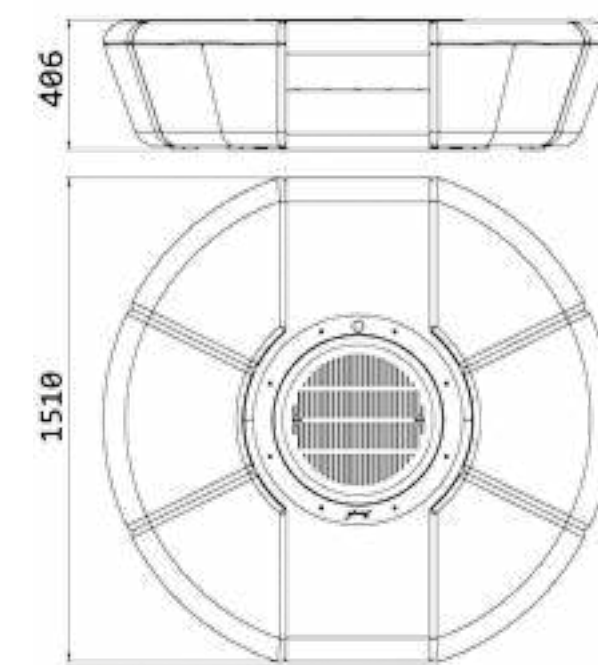

From the pleasure of your own yard, Circus brings you comfort through its fiery warmth and comfortable seats which can be conveniently stored around the central unit and can easily endure weather conditions.

This fire pit invites you to enjoy life with joy.

Aproveitando o espaço do seu jardim, o Circus traz consigo conforto através do seu fogo acolhedor e dos seus assentos confortáveis: que poderão ser guardados perto do modelo central, aguentando as condições climáticas. Este fire pit convida-o a aproveitar a vida com alegria.