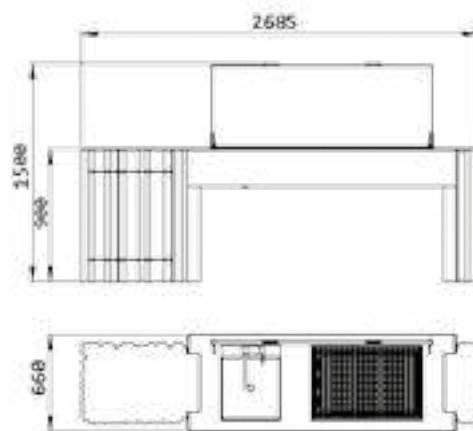

La Bohème

Black

Materials Brushed AISI 316 stainless steel / Black AISI 316 lacquered steel **Combustion zone** Brushed AISI 316 stainless steel **OPTION 1 - FUEL - CHARCOAL** **Dimensions** 2685 w x 1500 h x 660 d mm **Weight** 400 kg **Protection cover** Included **Cooking Grill** included **Ash vacuum cleaner** Included **Barbecue mitt** Included **OPTION 2 CHARCOAL GRILL + GAS HOB** **Dimensions** 2995 w x 1457 h x 660 d mm **Protection cover** Included **Cooking Grill** included **Ash vacuum cleaner** Included **Barbecue mitt** Included **OPTION 3 - GAS GRILL + OVEN** **Dimensions** 3077 w x 1457 h x 660 d mm **Protection cover** Included **Cooking Grill** included **Barbecue mitt** Included **OPTION 4 - GAS GRILL + OVEN + GAS HOB** **Dimensions** 3387 w x 1457 h x 660 d mm **Protection cover** Included **Cooking Grill** included **Barbecue mitt** Included **Finishings** Brushed AISI 316 stainless steel | Black lacquered steel **NOTE** more finishings available upon request **Accessories** Gas grill | Sink | Giragrill | Black tempered glass