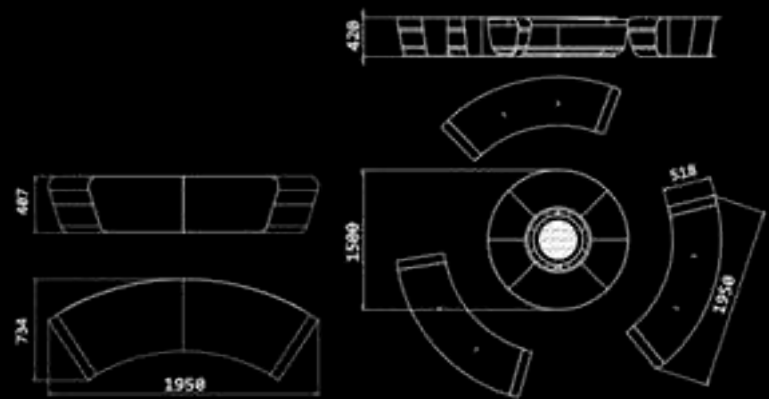

MATERIALS Body Cement Benches Lacquered carbon steel **Combustion zone** Brushed AISI 316 stainless steel **Fuel** Firewood / charcoal / gas / bioethanol **DIMENSIONS** Body 1500 ø x 420 h mm **Benches** 1950 w x 407 h x 518 d mm **WEIGHT** Body 450 kg **Benches** 82 kg / unit **OPTION FIREWOOD - CHARCOAL** **Combustion zone** Brushed AISI 316 stainless steel | ash vacuum cleaner included | **Protection cover** Included **Accessories** Grill | barbecue glove / included | **Cooking** Optional **Spark screen and combustion zone protection** Optional **OPTION - GAS** **Combustion zone decoration** / decorative stones **Fuel** Propane gas / butane gas / natural gas (EN 437) **Gas rate** Propane / butane 860 - 2300 g/h | natural 1.4 - 3.7 m³/h **Power** 5-20 kW **Ignition mode** Remote control **Protection cover** Included **Combustion zone protection** Optional **Accessories** Barbecue mitt / included **OPTION - BIOETHANOL** **Burner I** 2 liters (liquid bioethanol) **Protection** High temperature resistant round glass **Power** 2.7 kW **Burner Fire Round EVOPlus** 10 liters (liquid bioethanol) **Power** 2 - 4 kW **Protection cover** included **Accessories** Barbecue mitt / included

MATERIAIS Estrutura Cimento Bancos Aço carbono lacado **Zona de combustão** Inox AISI 316 escovado **Combustível** Lenha / carvão / gás / bioetanol **DIMENSÕES** Estrutura 1500 ø x 420 a mm Bancos / 1950 l x 407 a x 518 p mm **PESO** Estrutura 450 kg Bancos 82 kg / unidade **OPÇÃO LENHA - CARVÃO** **Zona de combustão** / inox AISI 316 escovado | aspirador de cinzas incluído **Capa de protecção** Incluída **Acessórios** Grill | luva para Barbecue / incluídos **Cooking** Opcional **Anti-faúlha e protecção zona de combustão** Opcional **OPÇÃO GÁS** **Decoração da zona de combustão** / pedras decorativas **Combustível** Gás propano / gás butano / gás natural (EN 437) **Consumo** Propano / butano 860 - 2300 g/h | natural 1.4 - 3.7 m³/h **Potência** 5-20 kW **Modo de ignição** Controle remoto **Acessórios** Luva para Barbecue / incluída **Capa de protecção** Incluída **Protecção zona de combustão** Opcional **OPÇÃO BIOETANOL** **Queimador I** 2 litros (bioetanol líquido) **Protecção** Vidro redondo resistente a alta temperatura **Potência** 2,7 kW **Queimador Fire Round EVOPlus** 10 litros (bioetanol líquido) **Potência** 2 - 4 kW **Capa de protecção** Incluída **Acessórios** Luva para Barbecue / incluída