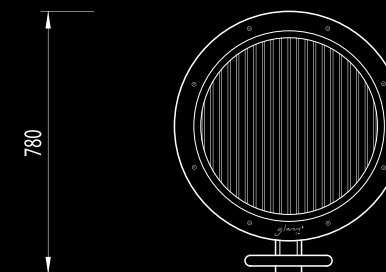

Balletto

Balletto is a unique design barbecue with a character that surprises.

Balletto é uma churrasqueira de design ímpar com um carácter que surpreende.

A permanent dance.

Um bailado permanente.

Materials Lacquered carbon steel **Fuel compartment** Brushed AISI 316 stainless steel **Fuel** Firewood / charcoal
Dimensions 780 ø x 885 h mm **Weight** 140 kg **Cooking Grill** **Protection cover** Included **Barbecue mitt** Included