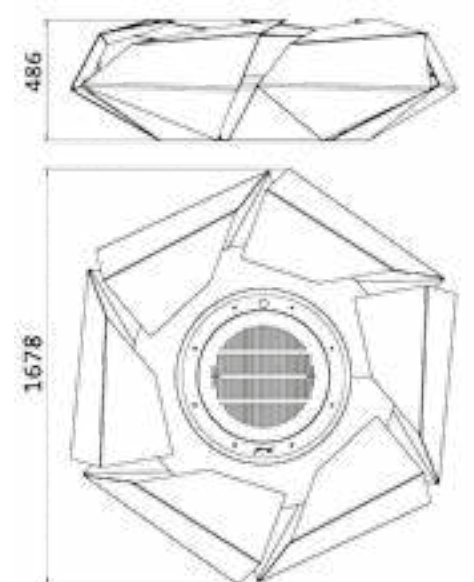

MATERIALS Estrutura exterior Aço corten enferrujado
Estrutura interior Aço carbono lacado
Zona de combustão Inox AISI 316 escovado
Combustível Lenha / carvão / gás / bioetanol
Dimensões 1678 ø x 486 a mm
Peso 222 kg
OPÇÃO LENHA - CARVÃO
Zona de combustão Inox AISI 316 escovado | aspirador de cinzas incluído
Capa de proteção Incluída
Accessórios Luva para Barbecue/ incluídos
Cooking Opcional
Anti-faúlha e proteção
zona de combustão/ opcional
OPÇÃO GÁS
Decoração da zona de combustão Pedras decorativas
Combustível Gás propano / gás butano / gás natural (EN 437)
Consumo Propano / butano 860 - 2300 g/h | natural 1,4 - 3,7 m³/h
Potência 5-20 kW
Modo de ignição Controle remoto
Accessórios Luva para barbecue/ incluída
Capa de proteção Incluída
Proteção zona de combustão Opcional
OPÇÃO BIOETANOL
Queimador 1 2 litros (bioetanol líquido)
Proteção Vidro redondo resistente a alta temperatura
Potência 2,7 kW
Queimador Fire Round EVOPlus 10 litros (bioetanol líquido)
Potência 2 - 4 kW
Capa de proteção Incluída
Accessórios Luva para Barbecue/ incluída