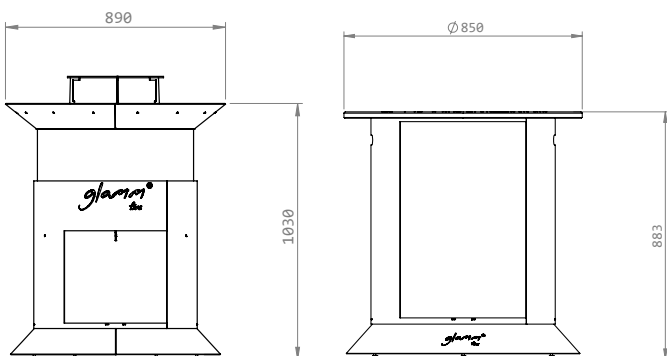

Barbecue

Firewood compartment/Support table optional **(+€4.628,02)**

Unit price

€11.657,92