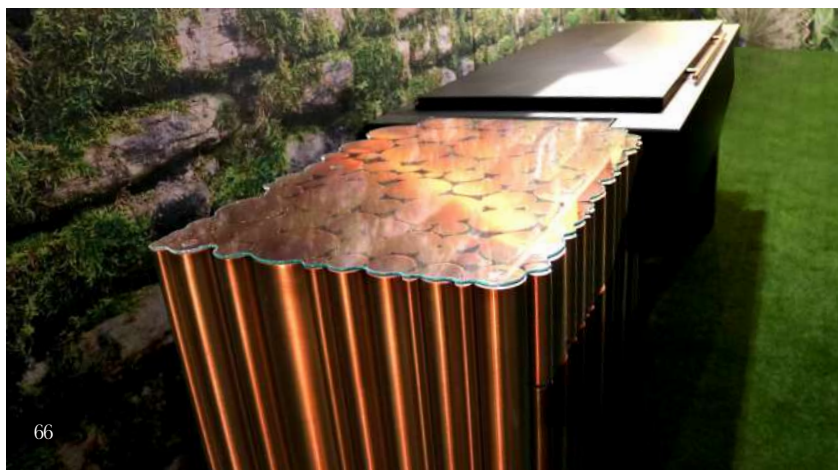

La bohème

Code: FJ00140

BARBECUE

Materials

AISI 316 stainless steel

Finishings

Brushed AISI 316 stainless steel

Black lacquered AISI 316 stainless steel (+€338,31)

Brushed AISI 316 stainless steel coated copper (+€1.617,75)

Weight

400-500 kg | 881.8-1102.3 lbs

Accessories

Ash vacuum cleaner included

Protection cover included

Barbecue mitt included

Cooking grill included

Black tempered glass (+€584,36)

OPTION CHARCOAL

Dimensions

W2700 x D660 x H1457 mm

W106.3 x D26 x H57.4"

OPTION CHARCOAL GRILL + GAS HOB (+€1.925,32)

Dimensions

W2995 x D660 x H1457 mm

W117.9 x D26 x H157.4"

OPTION GAS GRILL (+€7.045,90)

Dimensions

W3077 x D660 x H1457 mm

W121.1 x D26 x H57.4"

OPTION GAS GRILL + OVEN (+€7.645,90)

Dimensions

W3077 x D660 x H1457 mm

W121.1 x D26 x H57.4"

OPTION GAS GRILL + OVEN + GAS HOB (+€9.337,46)

Dimensions

W3387 x D660 x H1457 mm

W133.3 x D23 x H57.4"

Standard unit price

€25.385,85