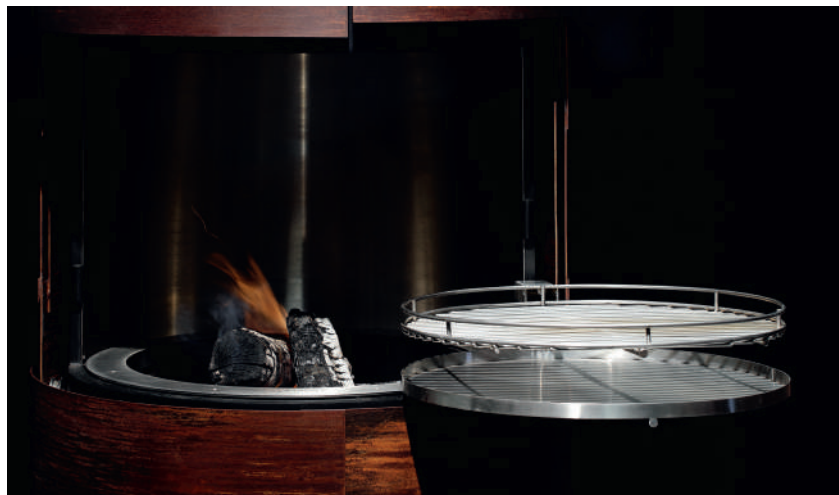

### Fuel

Firewood / Charcoal

Black  
lacquered steel

Rusted  
corten steel

Standard unit price (black lacquered steel)

€14.978,93