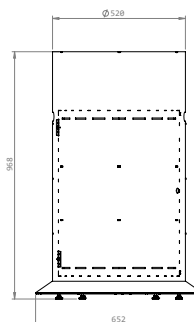

OPTION

Fire round Support: Black/white lacquered steel (+€2.835,38)

Fire round Support: Rusted corten steel (+€3.106,65)

Standard unit price
(brushed stainless steel)

€7.737,54

Black/white lacquered steel

€7.866,72

Black titanium - coated
brushed stainless steel

€8.125,07

Black titanium - coated
polished stainless steel

€8.189,66

Fire round support