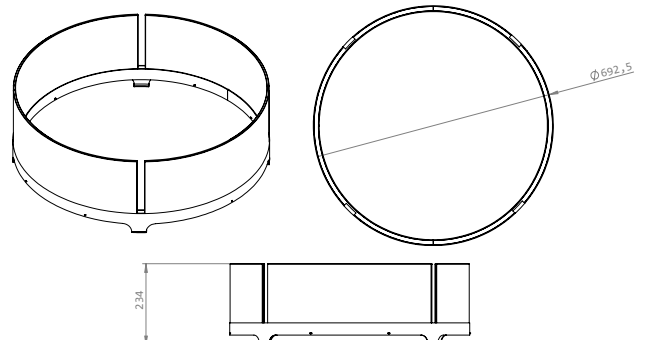

Standard unit price

€5.616,38

Glasses for gas combustion zone