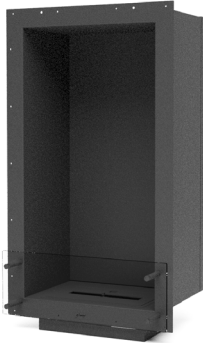

Concept

GlammBox Concept

450 Concept

Model

GlammBox 450 Concept

Material

Lacquered steel
Stainless Steel

Finishings

Brushed stainless steel (+€672,98)
Black lacquered stainless steel

Burner

Burner II (+€96,88 for the
black lacquered finishing)

Dimensions

Exterior W670 x D348 x H1024 mm
Interior W450 x D315 x H860 mm
Exterior W22.4 x D13.7 x H41"
Interior 17.7 x D12.4 x H33.9"

Weight

39 kg | 86 lbs

Power

3.4 kW

Accessories

Frame "U" (+€312,60)
Frame "L" (+€231,23)

Code: PJ00080

Standard unit price (black lacquered stainless steel)

€2.892,21