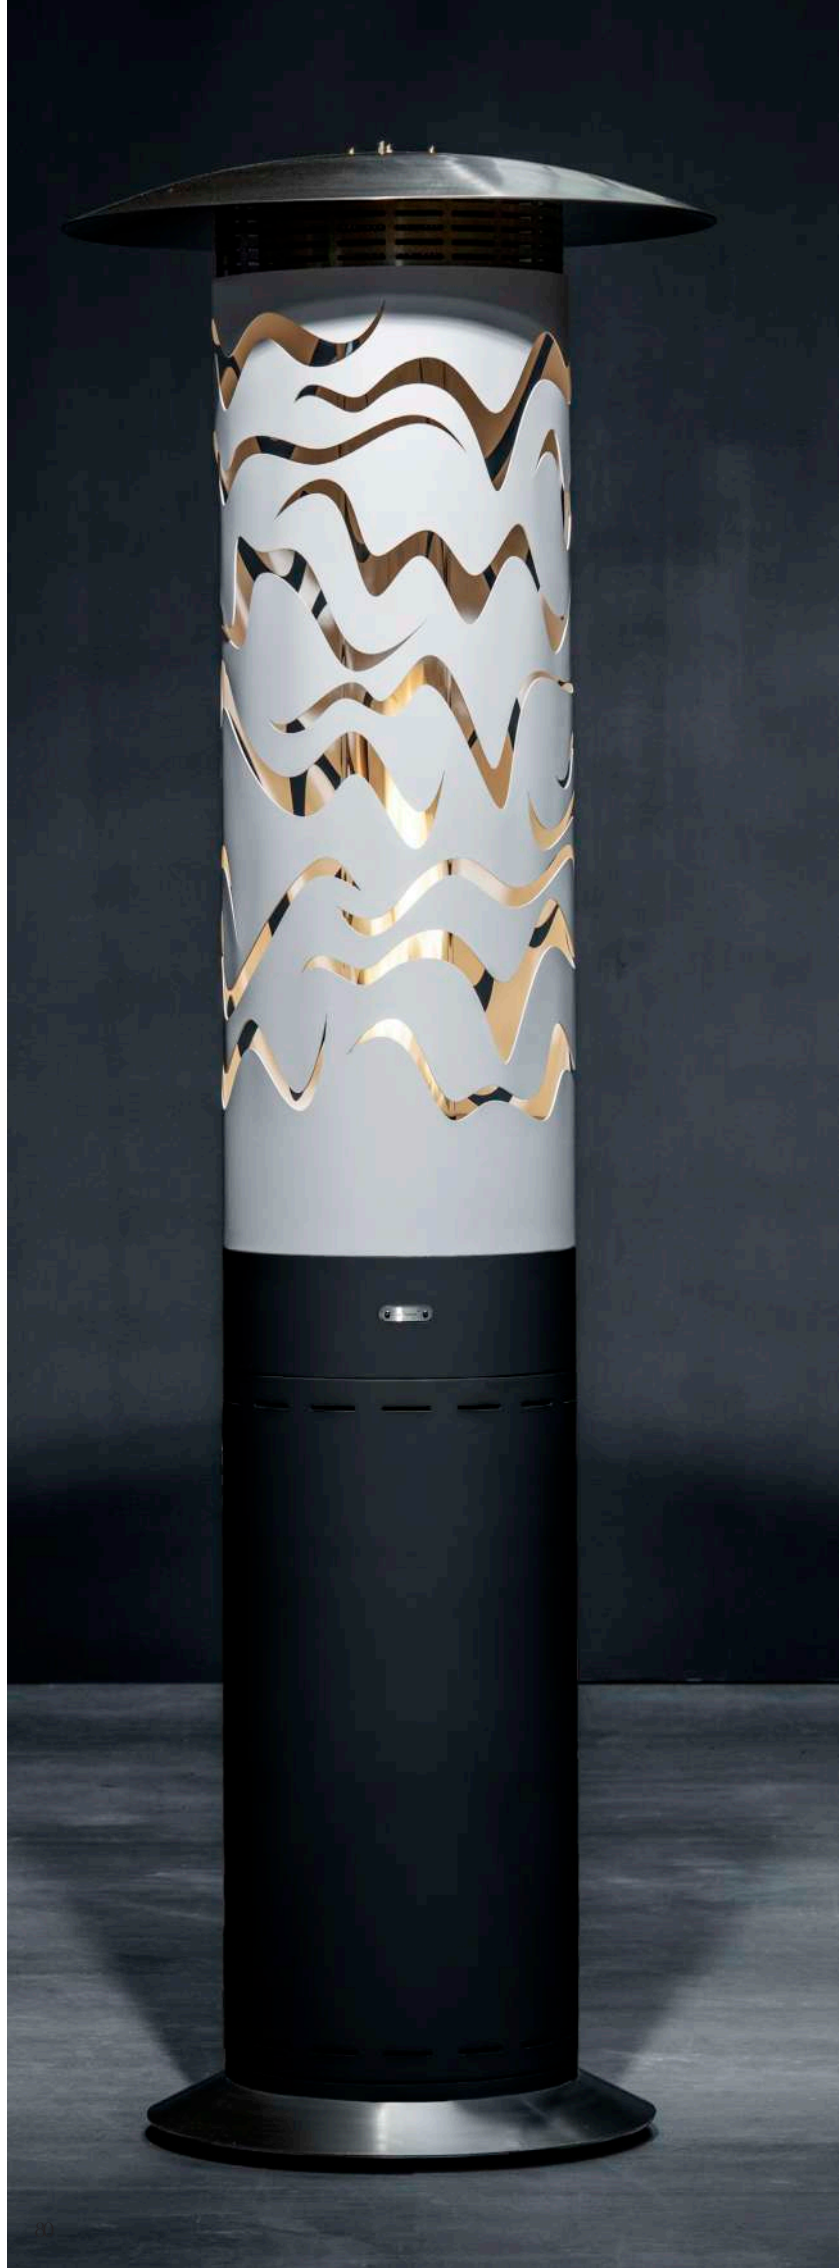

Gas heater

Samba Hyperion

Code: PJ00168

OUTDOOR GAS HEATER

Steel or corten steel

AISI 316 stainless steel

Finishings

Brushed AISI 316 stainless steel

Dimensions

Ø700 x H2150 mm

Ø27.6 x H84.6"

Weight

74 kg | 163 lbs

Accessories

Protection cover (+€245,43 - net price)

COMBUSTION ZONE

Fuel

Propane gas / Butane gas

Ignition mode

Remote control

Manual (optional)

Consumption

Butane gas: max. 870 g/h

Propane gas: max. 820 g/h

Power

Max. 12 kW

Black
lacquered steel
(standard)

White
lacquered steel
(standard)

Black fine
texture
metallic

Rusted
corten steel

RAL Option
(under consultation)

Standard unit price (Remote Control)

€3.681,47

Unit price (Manual)

€3.493,86