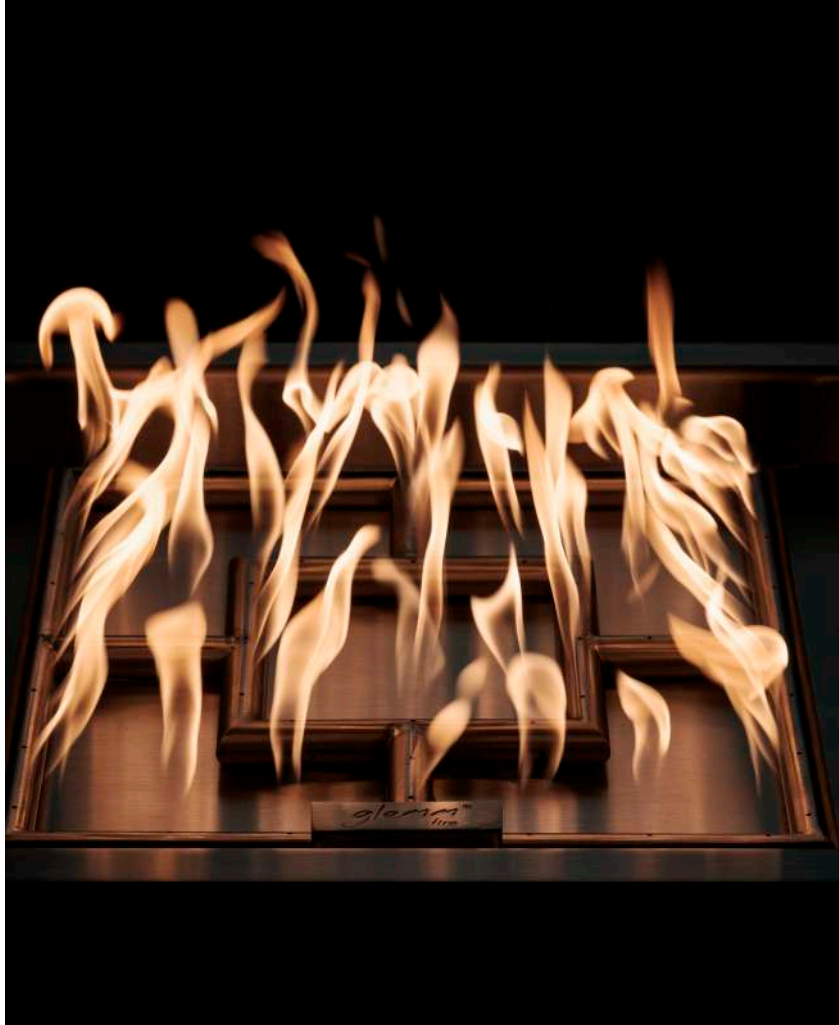

Gas combustion zone

Square

Code: PJ00213

GAS SQUARE ROUND

Materials

AISI 316 stainless steel

Finishings

Brushed AISI 316 stainless steel

Dimensions

W500 x D500 x H290 mm

W19,7 x D19,7 x H11,4"

Weight

21.4 kg | 47 lbs

Accessories

Combustion zone decorative stones (decorative marble stones 3 kg) **(+€129,18)**

Decorative ceramic logs (each pack has 5 units) **(+€193,76)**

Decorative clear glass (500g) **(+€32,29)**

Volcanic stones **(+€32,29)**

Set of 4 high temperature resistant glasses with support **(+€549,00)**

Home automation option **(+€129,18)**

COMBUSTION ZONE

Fuel

Propane gas / Butane gas / Natural gas

Ignition mode

Remote control

Type of combustion

Open

Power

12-28,8 kW

Accessories

Fuel compartment cover in brushed stainless steel **(+€484,41 - net price)**

External box for batteries **(+€31,40 - net price)**