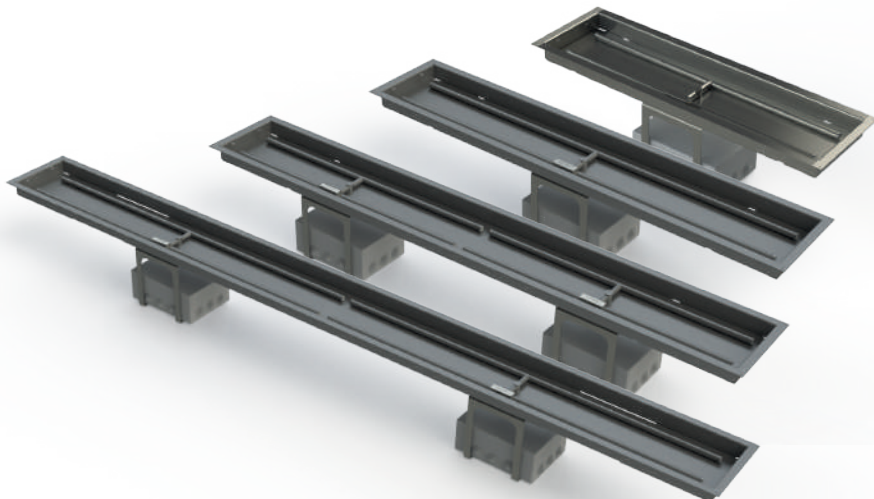

Gas combustion zone

Rectangular

Code: PJ00183

GAS FIRE

Materials

AISI 316 stainless steel

Finishings

Brushed AISI 316 stainless steel

Dimensions

1000. W1000 x D300 X H310 mm **(Standard)**

W39.4 x D11.8 x H12.2"

1500. W1500 x D300 X H310 mm **(€4.921,55)**

W59.1 x D11.8 x H12.2"

2000. W2000 x D300 X H310 mm **(€6.445,80)**

W78.7 x D11.8 x H12.2"

3000. W3000 x D300 X H310 mm **(€8.092,77)**

W118.1 x D11.8 x H12.2"

Weight

35-90 kg | 77.2 -198.4 lbs

Accessories

Combustion zone decorative stones (decorative marble stones 3 kg) **(+€32,29)**

Decorative ceramic logs (each pack has 5 units) **(+€193,76)**

Decorative clear glass (500g) **(+€32,29)**

Volcanic stones **(+€32,29)**

Set of high temperature resistant glasses:

1000. **(+€458,57)** | 1500. **(+€639,42)**

2000. **(+€826,72)** | 3000. **(+€1.285,28)**

Home automation option **(+€129,18)**

COMBUSTION ZONE

Fuel

Propane gas / Butane gas / Natural gas

Ignition mode

Remote control

Type of combustion

Open

Power

19-57,6 kW

Accessories

Fuel compartment cover in brushed stainless steel:

1000. **(+€387,53 - net price)**

1500. **(+€581,29 - net price)**

2000. **(+€775,05 - net price)**

3000. **(+€1.162,58 - net price)**

External box for batteries **(+€31,40 - net price)**

Standard unit price

€4.249,84