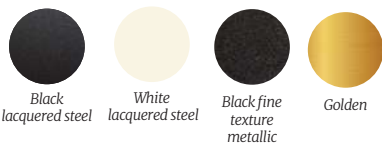

Tabletop

Cosmo*

Code: PJ00169

TABLETOP

Materials

Lacquered steel
Stainless steel

Finishings

Lacquered steel

Dimensions

Ø448 x H160 mm

Ø17.6 x H6.3".

Weight

7.5 kg | 16.5 lbs

Protection

High temperature resistant glass

BURNER

Fuel

Bioethanol

Tank

400 ml

Ignition Mode

Manual

Autonomy

3:00 hours

*The Minimum Order Quantity (MOQ) is 5 units (applicable only for the first order of tabletops / models may be different)

Standard unit price

€485,94