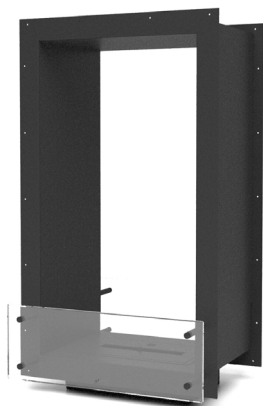

Concept

GlammBox Concept DF

450 DF

Model

GlammBox 450 DF

Material

Lacquered steel

Stainless Steel

Finishings

Brushed stainless steel (+€672,98)

Black lacquered stainless steel

Burner

Burner II (+€96,88 for the black lacquered finishing)

Dimensions

Exterior W570 x D365 x H1024 mm

Interior W450 x D365 x H860 mm

Exterior W22.4 x D14.4 x H40.3 "

Interior W17.7 x D14.4 x H33.9 "

Weight

38 kg | 83.8 lbs

Power

3.4 kW

Accessories

Frame "U" (+€312,60)

Frame "L" (+€231,23)

Code: PJ00081

Standard unit price (black lacquered stainless steel)

€3.034,30