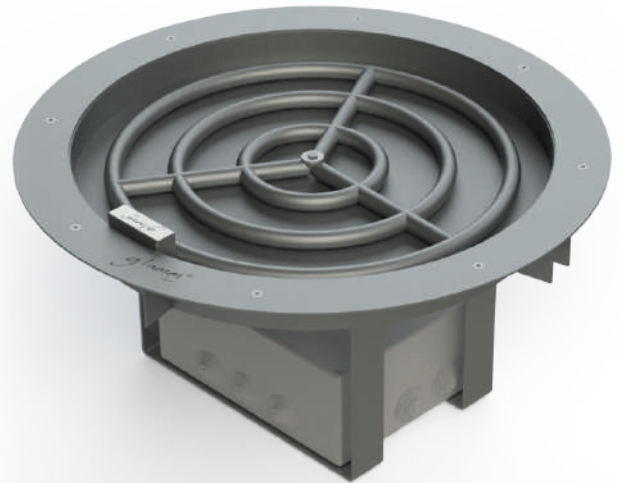

Standard unit price

€5.616,38

Glasses for gas combustion zone