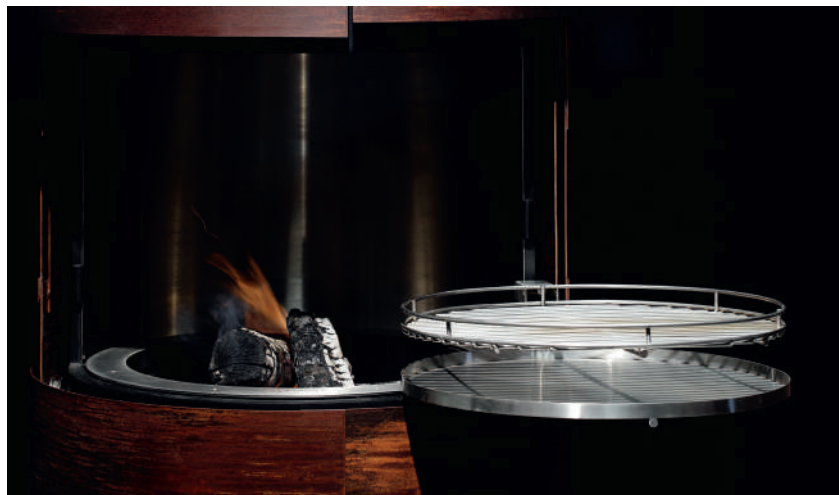

AISI 316 stainless steel

Fuel

Firewood / Charcoal

Black
lacquered steel

Rusted
corten steel

Standard unit price (black lacquered steel)

€15.727,88

Alba Grill