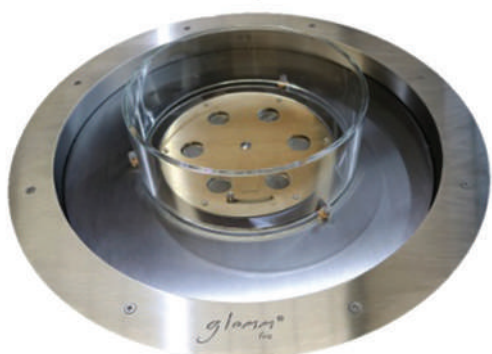

Manual

Accessories

Round glass support included
Lower Glass - High Temperature Resistant Glass included

Unit price (Brushed stainless steel or Rusted corten steel)

€5.659,07

Combustion Zones

Bioethanol

Code: PJ00149-03