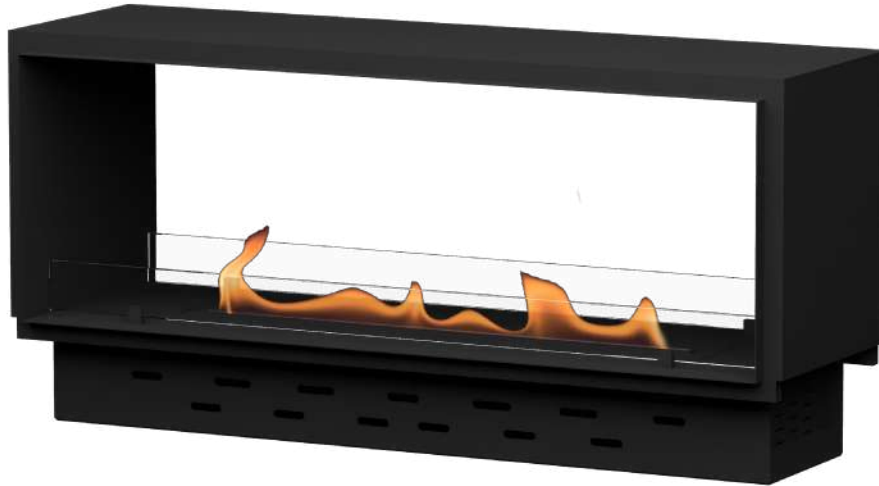

CreationEVOPlus

GlammBox DF

Code: PJ00224

AUTOMATIC FIRE LINE

Materials

Steel

Finishings

Lacquered stainless steel

Dimensions

From W800 x D417 x H400 mm
to W2000 x D417 x H400 mm

Weight

55-154 kg | 121.3-339.5 lbs

Recommended minimum area

14-59 m² | 161.5-635.1 sqft

Filling system

Local filling system included

Tube for automatic displaced filling system

-10 m (+€417,90) -15 m (+€521,85) -20 m (+€628,95)

Lithium battery option (1 unit) (+€472,50)

COMBUSTION ZONE

Materials

Black ceramic - coated brushed stainless steel

Fuel

Bioethanol

Ignition Mode

Remote control and display

Tank

3,5 L, 5 L, 7 L, 10 L and 15 L

Power

2-9 kW

Autonomy

6-10 hours

Model	Dimensions (W x D x H) (mm | inches)	Weight (kg | lbs)	Tank (L)	Combustion zone	Autonomy (hours)		Power (kW)	Recommended min.area (sqm|sft)	Standard unit price (burner in lacquered stainless steel)*
					min.	max.			
800	Interior 800 x 417 x 400 31.5 x 16.4 x 15.7	59	3,5	400	10	7	2	15	€7.866,72
	Exterior 864 x 417 x 595 34 x 16.4 x 23.4	130						161.5	
1000	Interior 1000 x 417 x 400 39.4 x 16.4 x 15.7	66	5	600	8,5	6	3,4	21	€8.280,08
	Exterior 1064 x 417 x 595 41.9 x 16.4 x 23.4	145						226	
1200	Interior 1200 x 417 x 400 47.2 x 16.4 x 15.7	80	7	800	8	6	4,5	29	€9.106,80
	Exterior 1264 x 417 x 595 49.8 x 16.4 x 23.4	176						312	
1600	Interior 1600 x 417 x 400 63 x 16.4 x 15.7	120	10	1200	9,5	6	6,75	44	€10.398,54
	Exterior 1666 x 417 x 597 65.6 x 16.4 x 23.5	264						473	
2000	Interior 2000 x 417 x 400 78.7 x 16.4 x 15.7	145	15	1600	9,5	8	9	59	€11.431,94
	Exterior 2066 x 417 x 597 81.3 x 16.4 x 23.5	319						635	

*For other burner finishings, please consult page 33.