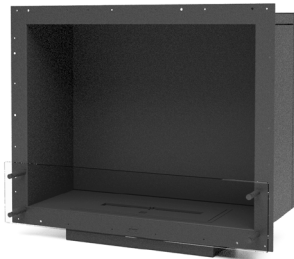

770 Concept

Model

GlammBox 770 Concept

Material

Lacquered steel
Stainless Steel

Finishings

Brushed stainless steel (+€672,98)
Black lacquered stainless steel

Burner

Burner III (+€96,88 for the
lacquered finishing)

Dimensions

Exterior W890 x D348 x H764 mm
Interior W770 x D315 x H600 mm
Exterior W35 x D13.7 x H30.1 "
Interior W30.3 x D12.4 x H23.6 "

Weight

48 kg | 105.8 lbs

Power

4.5 kW

Accessories

Frame "U" (+€325,52)
Frame "L" (+€244,14)

Code: PJ00072

Standard unit price (black lacquered stainless steel)

€3.062,73