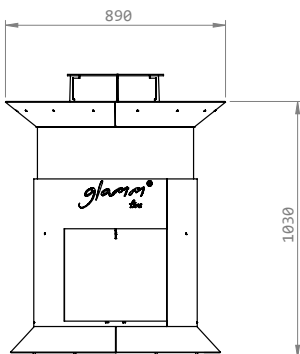

Alba Grill

Code: PJ00211

BARBECUE

Materials

Corten steel
AISI 316 stainless steel

Finishings

Black lacquered steel
Rusted corten steel

Dimensions

Body: Ø890 x H1030 mm
Ø35 x H40.6"

Firewood compartment/Support table:

Ø850 x H883 mm
Ø33.5 x H34.8"

Weight

Body: 130 kg | 286.6 lbs
Firewood compartment/Support table: 70 kg | 154 lbs

Accessories

Ash vacuum cleaner included
Protection cover included
Barbecue mitt included
Top grill included
Argentine grill included
Tongs included
Spatula included
Apron included
Firewood compartment/Support table (360° rotation): black lacquered steel/rusted corten steel + protection cover
(+€4.859,42)

COMBUSTION ZONE

Materials

Quartz glass

Fuel

Firewood

Barbecue

Unit price

€12.240,81