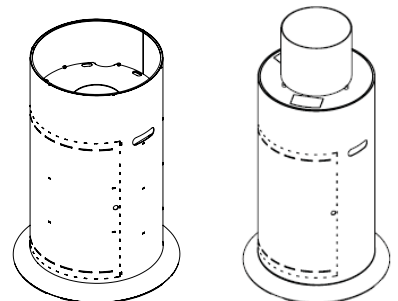

OPTION

Fire round Support: Black/white lacquered steel (+€2.835,38)

Fire round Support: Rusted corten steel (+€3.106,65)

Standard unit price
(brushed stainless steel)

€7.737,54

Black/white lacquered steel

€7.866,72

Black titanium - coated
brushed stainless steel

€8.125,07

Black titanium - coated
polished stainless steel

€8.189,66

Fire round support