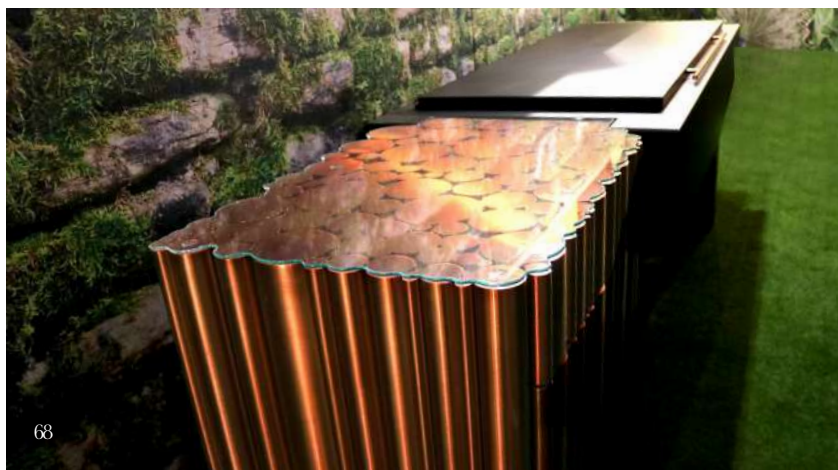

Standard unit price

€25.385,85

Standard unit(gas grill option)

€26.372,51