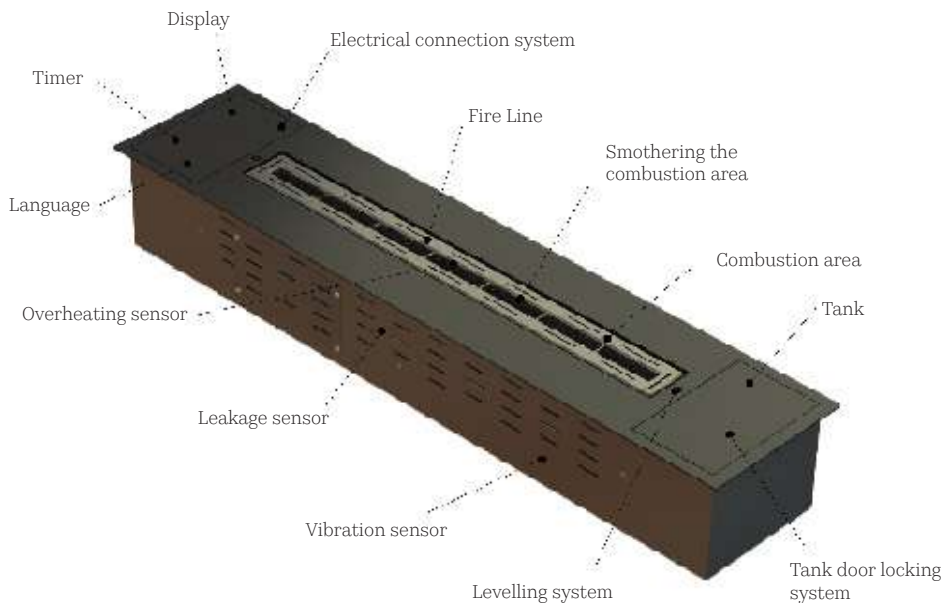

Cre7ionEVOPlus 600 Lite

Code: PJ00153

AUTOMATIC FIRE LINE

Materials

Stainless steel

Finishings

Brushed stainless steel

Black lacquered stainless steel

COMBUSTION ZONE

Materials

Brushed stainless steel

Dimensions

600 mm

Fuel

Bioethanol

Ignition Mode

Remote control and display

Tank

5 L

Filling system

Manual filling

Cre7ionEVOPlus 600 lite differences:

- -Lithium battery option (1 unit) **(+€472,50)**
- -Manual filling system included
- -Home automation not available
- -Combustion zone in brushed stainless steel

Model	Dimensions (W x D x H) (mm | inches)	Weight (kg | lbs)	Tank (L)	Autonomy (hours)		Power (kW)	Recommended min.area (sqm|sft)	Standard unit price (brushed stainless steel)	Black lacquered unit price
				min.	max.				
600^{lite}	966 x 210 x 160 38 x 8.3 x 6.3	22 51.8	5	8,5	6	3,4	21 226	€4.810,54	€4.905,61