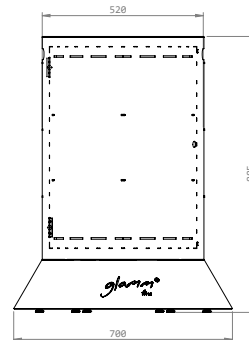

Gas compartment

Standard unit price (Black/white lacquered steel)

€7.935,00

Unit price (Brushed stainless steel or Rusted corten steel)

€8.119,53