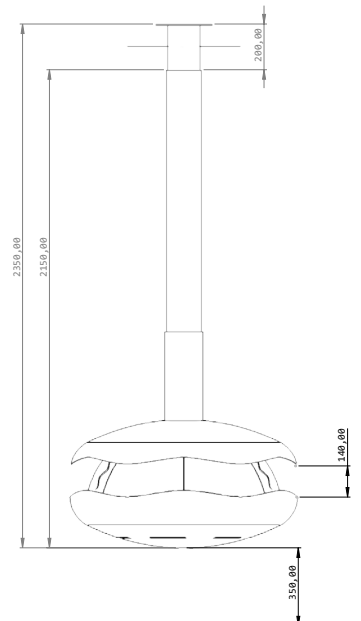

Crea7ionEVOPlus

Perola-Plus

Code: FJ00203

FIREPLACE

Materials

Steel

Finishings

Black/white lacquered steel
Rusted corten steel (optional)

Dimensions

1014 Ø x H2150-2350 mm
39.9 Ø x H84,6-92,5" h

Weight

200 kg | 441 lbs

Recommended minimum area

24 m² | 258.3 sft

Accessories

Lithium battery included

Option

Add 500 mm | 19.7" of tube (+€193,76)

COMBUSTION ZONE

Model

Crea7ionEVOPlus Fire Round S

Finishings

Black/White lacquered stainless steel
Black titanium-coated polished stainless steel

Fuel

Bioethanol

Ignition Mode

Remote control and display

Tank

5 L

Power

2.25-3.5 kW

Autonomy

9-14 hours

Standard unit price (black/white lacquered steel)

€15.488,01

Black titanium-coated polished stainless steel version

€18.071,50