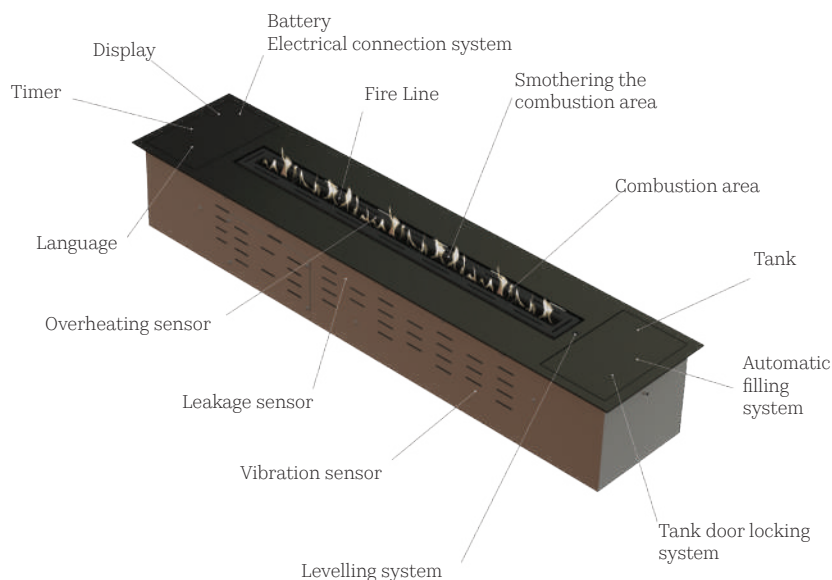

CreationEVOPlus

Fire line

Code: PJ00153

AUTOMATIC FIRE LINE

Materials

Stainless steel

Finishings

Brushed stainless steel

Black/white lacquered stainless steel

Black titanium-coated brushed stainless steel

Polished stainless steel*

Black titanium-coated polished stainless steel

COMBUSTION ZONE

Materials

Black ceramic-coated brushed stainless steel

Dimensions

Customizable in various sizes from 400mm to 2400mm

Fuel

Bioethanol

Ignition Mode

Remote control and display

Tank

3,5 L, 5 L, 7L, 10 L, 15 L and 20 L

Filling system

Local filling system included

Tube for automatic displaced filling system

-10 m (+€417,90) -15 m (+€521,85) -20 m (+€628,95)

Home automation included (under permission)

Lithium battery option (1 unit) (+€472,50)

Model	Dimensions (W x D x H) (mm | inches)	Weight (kg | lbs)	Tank (L)	Autonomy (hours)		Power (kW)	Recommended min.area (sqm/sft)	Standard unit price (brushed stainless steel)	Black/white lacquered unit price	Black titanium coated brushed stainless steel	Black titanium coated polished stainless steel*
				min.	max.						
400	766 x 210 x 160 30.2 x 8.3 x 6.3	21 46.3	3,5	10	7	2	15 161.5	€5.469,69	€5.564,76	€5.849,98	€5.913,35
600	966 x 210 x 160 38 x 8.3 x 6.3	22 51.8	5	8,5	6	3,4	21 226	€5.697,86	€5.792,93	€6.078,14	€6.141,52
800	1166 x 210 x 160 45.9 x 8.3 x 6.3	29 63.9	7	8	6	4,5	29 312.2	€6.097,16	€6.192,22	€6.477,43	€6.540,81
1200	1566 x 210 x 160 61.7 x 8.3 x 6.3	42 92.9	10	9,5	6	6,75	44 473.6	€7.014,17	€7.207,94	€7.918,39	€7.982,98
1600	1966 x 210 x 160 77.4 x 8.3 x 6.3	51 121.3	15	9,5	8	9	59 635.1	€7.782,75	€7.976,52	€8.686,98	€8.751,57
2000	2366 x 210 x 160 93.2 x 8.3 x 6.3	64 141.1	15	7	6	15	96 1033.4	€9.856,00	€10.049,77	€10.760,23	€10.824,82
2400	2766 x 210 x 160 108.9 x 8.3 x 6.3	73.5 162	20	8	5.5	17	110 1184	€11.218,80	€11.412,56	€12.123,01	€12.187,60

*The finishing polished stainless steel has the same price as the black titanium coated polished stainless steel