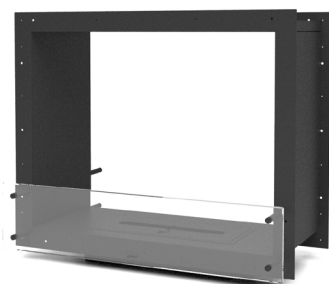

770 DF

Model

GlammBox 770 DF

Material

Lacquered steel

Stainless Steel

Finishings

Brushed stainless steel (+€672,98)

Black lacquered stainless steel

Burner

Burner III (+€96,88 for the black lacquered finishing)

Dimensions

Exterior W890 x D365 x H764 mm

Interior W770 x D365 mm x H600mm

Exterior W35 x D14.4 x H30.1 "

Interior W30.3 x D14.4 x H23.6 "

Weight

47 kg | 103.6 lbs

Power

4.5 kW

Accessories

Frame "U" (+€325,52)

Frame "L" (+€244,14)

Code: PJ00074

Standard unit price (black lacquered stainless steel)

€3.204,82