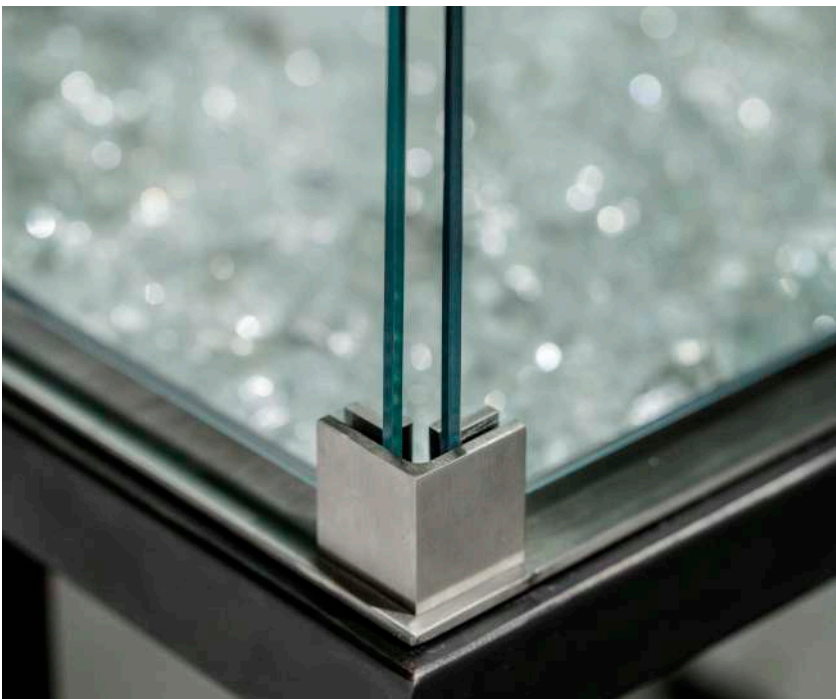

Gas combustion zone

Rectangular

Code: PJ00183

GAS FIRE

Materials

AISI 316 stainless steel

Finishings

Brushed AISI 316 stainless steel

Dimensions

1000. W1000 x D300 X H310 mm **(Standard)**

W39.4 x D11.8 x H12.2"

1500. W1500 x D300 X H310 mm **(€4.921,55)**

W59.1 x D11.8 x H12.2"

2000. W2000 x D300 X H310 mm **(€6.445,80)**

W78.7 x D11.8 x H12.2"

3000. W3000 x D300 X H310 mm **(€8.092,77)**

W118.1 x D11.8 x H12.2"

Weight

35-90 kg | 77.2 -198.4 lbs

Accessories

Combustion zone decorative stones (decorative marble stones 3 kg) **(+€32,29)**

Decorative ceramic logs (each pack has 5 units) **(+€193,76)**

Decorative clear glass (500g) **(+€32,29)**

Volcanic stones **(+€32,29)**

Set of high temperature resistant glasses:

1000. **(+€458,57)** | 1500. **(+€639,42)**

2000. **(+€826,72)** | 3000. **(+€1.285,28)**

Home automation option **(+€129,18)**

COMBUSTION ZONE

Fuel

Propane gas / Butane gas / Natural gas

Ignition mode

Remote control

Type of combustion

Open

Power

19-57,6 kW

Accessories

Fuel compartment cover in brushed stainless steel:

1000. **(+€387,53 - net price)**

1500. **(+€581,29 - net price)**

2000. **(+€775,05 - net price)**

3000. **(+€1.162,58 - net price)**

External box for batteries **(+€31,40 - net price)**

Standard unit price

€4.249,84