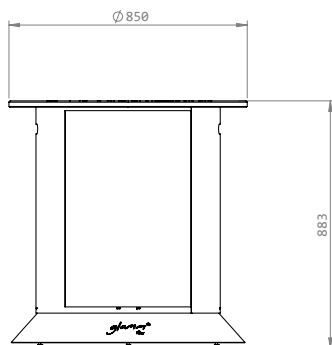

Firewood compartment/Support table optional **(+€4.859,42)**