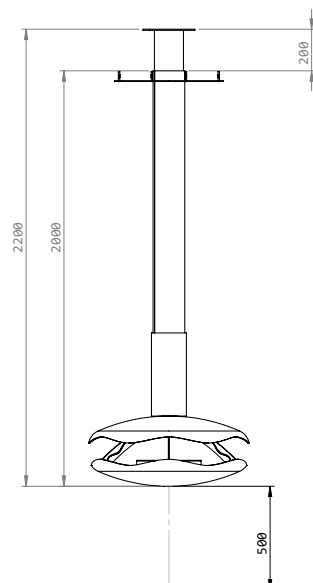

Standard unit price (black/white lacquered steel)

€6.058,28

Rusted Corten steel version

€6.445,80