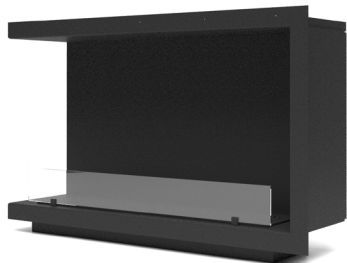

Frame "U" (+€536,08)

Frame "L" (+€393,98)

Code: PJ00079

Standard unit price (black lacquered stainless steel)

€7.078,76

Concept

Glammbox Concept

770 C R/L