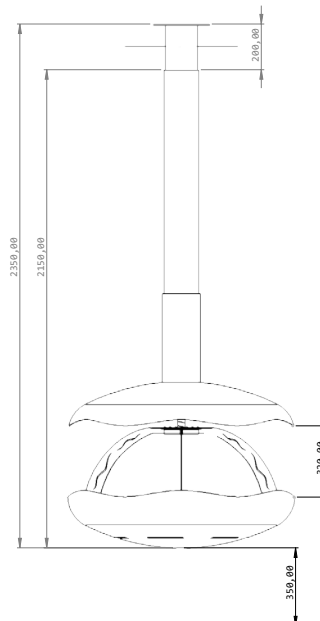

Crea7ionEVOPlus

Perola-Plus

Code: FJ00203

FIREPLACE

Materials

Steel

Finishings

Black/white lacquered steel
Rusted corten steel (optional)

Dimensions

1014 Ø x H2150-2350 mm
39.9 Ø x H84,6-92,5" h

Weight

200 kg | 441 lbs

Recommended minimum area

24 m² | 258.3 sft

Accessories

Lithium battery included

Option

Add 500 mm | 19.7" of tube (+€193,76)

COMBUSTION ZONE

Model

Crea7ionEVOPlus Fire Round S

Finishings

Black/White lacquered stainless steel
Black titanium-coated polished stainless steel

Fuel

Bioethanol

Ignition Mode

Remote control and display

Tank

5 L

Power

2.25-3.5 kW

Autonomy

9-14 hours

Standard unit price (black/white lacquered steel)

€15.488,01

Black titanium-coated polished stainless steel version

€18.071,50