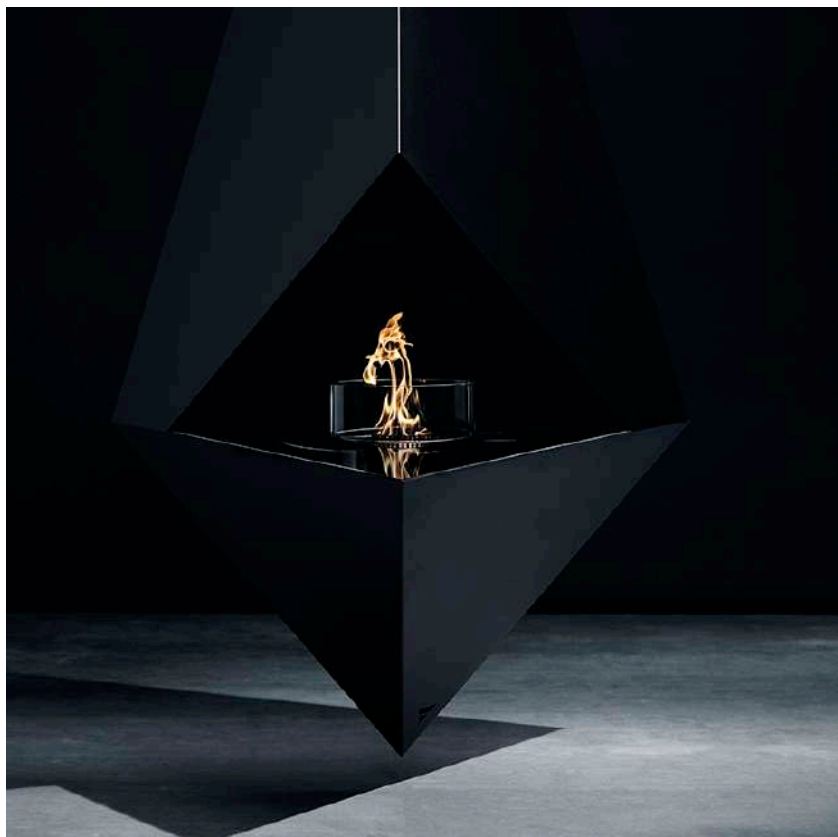

Crea7ionEVOPlus

Pythagoras

Code: PJ00196

FIREPLACE

Materials

Steel

Finishings

Black/white lacquered steel

Velvet - available upon request

Dimensions

W1220 x D1055 x H2650 mm

W48 x D41.5 x H104.3"

Weight

230 kg | 507.1 lbs

Recommended minimum area

16 m² | 172.2 sqft

Accessories

High temperature resistant glass included

Lithium battery included

Option

Add 500 mm | 19.7" of tube (+€193,76)

COMBUSTION ZONE

Model

Crea7ionEVOPlus Fire Round

Finishings

Black/white lacquered stainless steel

Black titanium-coated polished stainless steel

Fuel

Bioethanol

Ignition Mode

Remote control and display

Tank

10 L

Power

2-4 kW

Autonomy

15-25 hours

Black
lacquered steel
(standard)

White
lacquered steel
(standard)

Velvet option
(under consultation)

RAL option
(under consultation)

Standard unit price (black/white lacquered steel)

€16.779,75

Black titanium-coated polished stainless steel version

€20.474,15