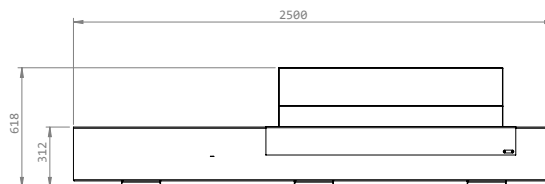

Crea7ionEVOPlus

Loft

Code: PJ00152

FIREPLACE

Materials

Steel or corten steel

Finishings

Black/white lacquered steel

Varnished corten steel

Rusted corten steel

Dimensions

W2500mm x D428mm x H618mm

W98.4" x D16.9" x H24.3"

Weight

218 kg | 480.6 lbs

Recommended minimum area

29 m² | 312.2 sft

Accessories

High temperature resistant glass included

Black high temperature resistant glass included

Lithium battery option (1 unit) **(+€472,50)**

COMBUSTION ZONE

Model

Crea7ionEVOPlus 800

Finishings

Black lacquered stainless steel

Fuel

Bioethanol

Ignition Mode

Remote control and display

Tank

7 L

Power

4.5 kW

Autonomy

6-8 hours

Standard unit price (black/white lacquered steel)

€10.321,03

Rusted Corten steel or Varnished corten steel version

€11.354,43