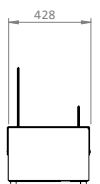

Crea7ionEVOPlus

Loft

Code: PJ00152

FIREPLACE

Materials

Steel or corten steel

Finishings

Black/white lacquered steel

Varnished corten steel

Rusted corten steel

Dimensions

W2500mm x D428mm x H618mm

W98.4" x D16.9" x H24.3"

Weight

218 kg | 480.6 lbs

Recommended minimum area

29 m² | 312.2 sft

Accessories

High temperature resistant glass included

Black high temperature resistant glass included

Lithium battery option (1 unit) **(+€472,50)**

COMBUSTION ZONE

Model

Crea7ionEVOPlus 800

Finishings

Black lacquered stainless steel

Fuel

Bioethanol

Ignition Mode

Remote control and display

Tank

7 L

Power

4.5 kW

Autonomy

6-8 hours

Standard unit price (black/white lacquered steel)

€10.321,03

Rusted Corten steel or Varnished corten steel version

€11.354,43