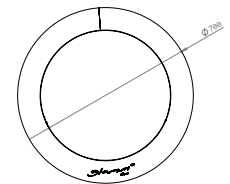

Gas compartment

Standard unit price (Black/white lacquered steel)

€7.935,00

Unit price (Brushed stainless steel or Rusted corten steel)

€8.119,53