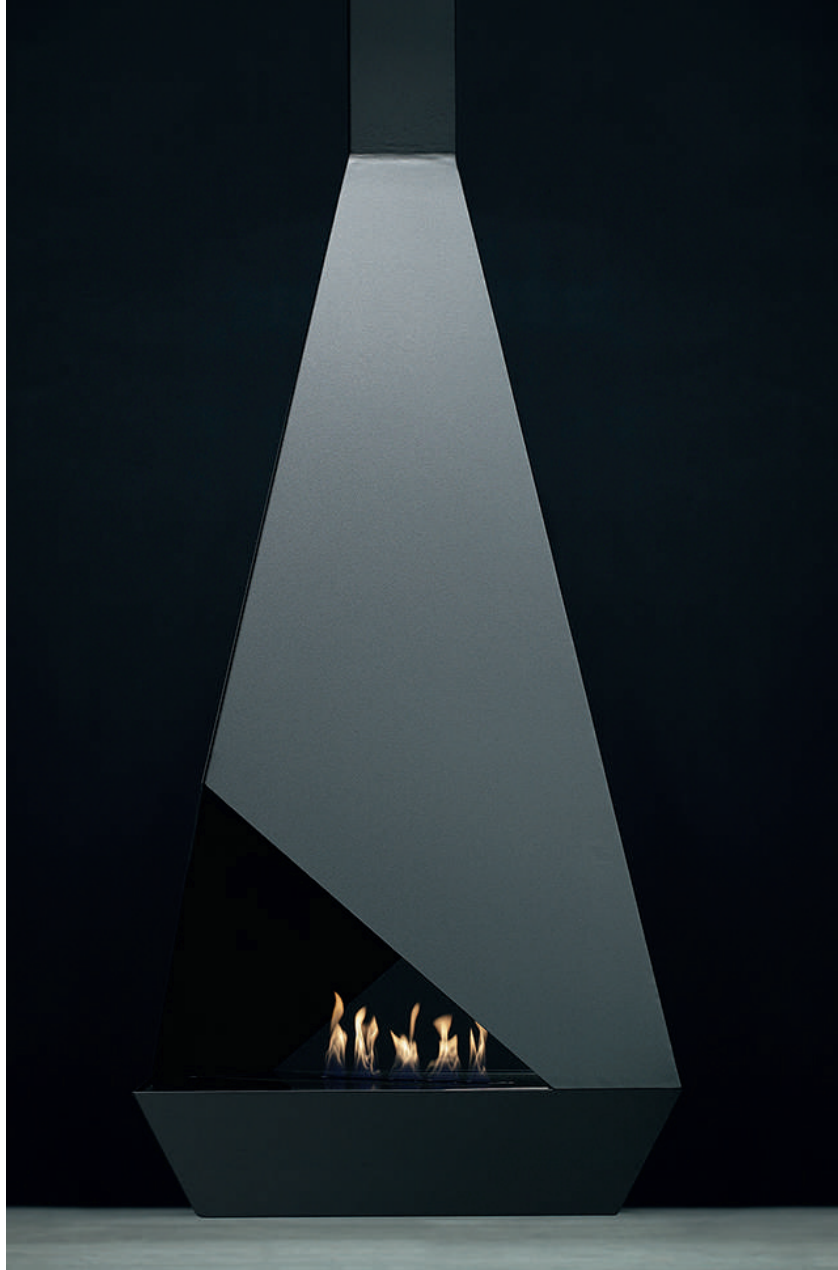

Crea7ionEVOPlus

Eudoxus

Code: FJ00195

FIREPLACE

Materials

Steel

Finishings

Black/white lacquered steel

Velvet - available upon request

Dimensions

W1200 x D1190 x H2200-2400 mm

W47.2 x D46.9 x H86.6-94.5".

Weight

204 kg | 44.9 lbs

Recommended minimum area

15 m² | 161.5 sft

Accessories

Lithium battery included

Option

Add 500 mm | 19.7" of tube **(+€193,76)**

COMBUSTION ZONE

Model

Crea7ionEVOPlus Fire Line 400

Finishings

Black/white lacquered stainless steel

Black titanium-coated polished stainless steel

Fuel

Bioethanol

Ignition Mode

Remote control and display

Tank

3,5 L

Power

2.25 kW

Autonomy

7-10 hours

Black
lacquered steel
(standard)

White
lacquered steel
(standard)

VELVET
Velvet option
(under consultation)

RAL
RAL option
(under consultation)

Standard unit price (black/white lacquered steel)

€16.606,39

Black titanium-coated polished stainless steel version

€19.654,90