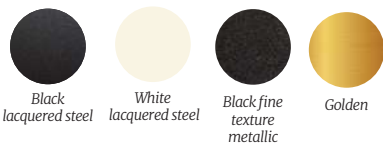

Tabletop
Tuli*

Code: FJ00170

TABLETOP

Materials

Lacquered steel
Stainless steel

Finishings

Lacquered steel

Dimensions

Ø300 x H516 mm
Ø11.8 x H20.3 mm

Weight

13 kg | 28 lbs

Protection

High temperature resistant glass

BURNER

Fuel

Bioethanol

Tank

400 ml

Ignition Mode

Manual

Autonomy

3:00 hours