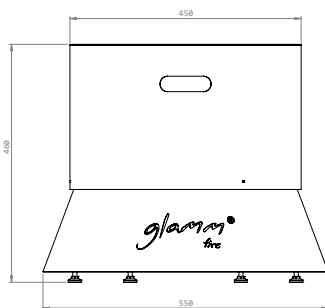

Alba Firewood

Code: PJ00210

FIRE PIT

Materials

Quartz glass
Steel
Stainless steel

Finishings

Black lacquered steel
Brushed stainless steel
Rusted corten steel

Dimensions

Body: Ø830 mm x H540 mm
Ø32.7" x H21.3"

Benches: Ø550 mm x H450 mm
Ø21.6" x H18.1"

Weight

Body: 60 kg | 132.3 lbs
Benches: 35 kg | 77 lbs

Accessories

Ash vacuum cleaner included
Protection cover included
Fuel compartment cover included
Benches (360° rotation) **(+€1.833,05)***
Firewood compartment (360° rotation):
black lacquered steel **(+€2.884,90)**
Firewood compartment (360° rotation):
rusted corten steel **(+€3.143,25)**

COMBUSTION ZONE

Materials

Quartz glass

Fuel

Firewood

*each unit

Black lacquered steel (standard)

Brushed stainless steel

Rusted corten steel

RAL option (under consultation)

Benches

Standard unit price (Black lacquered steel)

€7.319,88

Unit price (Brushed stainless steel or Rusted corten steel)

€7.504,98