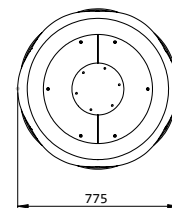

Standard unit price (black/white lacquered steel)

€6.058,28

Rusted Corten steel version

€6.445,80